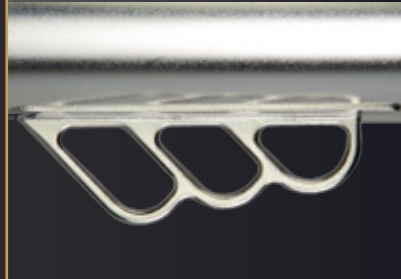

The MANTRA saxophone is the next leap in saxophone evolution, integrating a history-changing number of innovations and features.

PROFESSIONALLY  
SET-UP BY MUSIC  
MEDIC IN USA

**MusicMedic**

THEO WANNE  
PRO-LINE MANTRA  
METAL MOUTHPIECE

FELT BUMPERS IN-LINE  
WITH B/Bb KEY ARMS

BRACE ISOLATED  
FROM NECK TUBE

CARTRIDGE BALL  
BEARING ISOLATED  
OCTAVE KEY

FOUR POINT FULLY-  
CAPTURED BELL TO  
BODY BRACE

SCALLOPED NECK  
RECEIVER

NON-PROTRUDING  
OCTAVE ACTUATOR

ANGLED TRIPLE NECK  
STRAP HOOK

ADJUSTABLE STACK  
KEYS

F# HELPER ARM

REDUCED MASS BOW  
GUARD

FELT BUMPER IN-LINE  
WITH LOW C ARM

ERGONOMIC KEY  
TOUCH PLACEMENT

ADJUSTABLE SIDE KEYS

INTERNALLY TAPERED  
NECK TENON