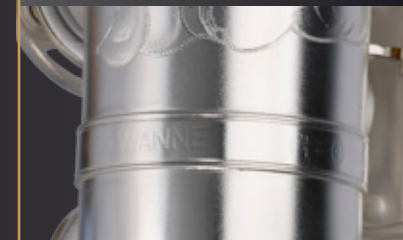

SOLDERED BELL TO
BOW CONNECTING
RING