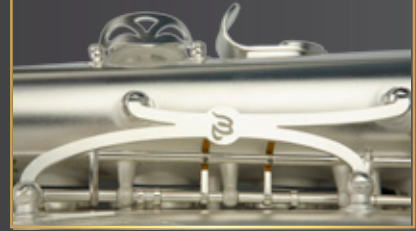

The MANTRA saxophone is the next leap in saxophone evolution, integrating a history-changing number of innovations and features.

PROFESSIONALLY  
SET-UP BY MUSIC  
MEDIC IN USA

**MusicMedic**

THEO WANNE  
PRO-LINE MANTRA  
METAL MOUTHPIECE

FELT BUMPERS IN-LINE  
WITH B/Bb KEY ARMS

BRACE ISOLATED  
FROM NECK TUBE

CARTRIDGE BALL  
BEARING ISOLATED  
OCTAVE KEY

FOUR POINT FULLY-  
CAPTURED BELL TO  
BODY BRACE

SCALLOPED NECK  
RECEIVER

NON-PROTRUDING  
OCTAVE ACTUATOR

ANGLED TRIPLE NECK  
STRAP HOOK

ADJUSTABLE STACK  
KEYS

F# HELPER ARM

REDUCED MASS BOW  
GUARD

FELT BUMPER IN-LINE  
WITH LOW C ARM

ERGONOMIC KEY  
TOUCH PLACEMENT

ADJUSTABLE SIDE KEYS

INTERNALLY TAPERED  
NECK TENON