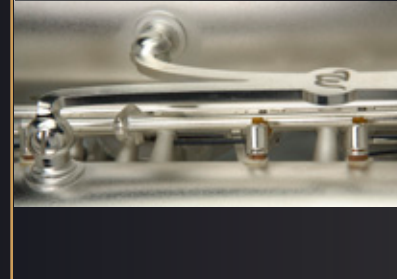

The MANTRA saxophone is the next leap in saxophone evolution, integrating a history-changing number of innovations and features.

PROFESSIONALLY  
SET-UP BY MUSIC  
MEDIC IN USA

**MusicMedic**

THEO WANNE  
PRO-LINE MANTRA  
METAL MOUTHPIECE

FELT BUMPERS IN-LINE  
WITH B/Bb KEY ARMS

BRACE ISOLATED  
FROM NECK TUBE

CARTRIDGE BALL  
BEARING ISOLATED  
OCTAVE KEY

FOUR POINT FULLY-  
CAPTURED BELL TO  
BODY BRACE

SCALLOPED NECK  
RECEIVER

NON-PROTRUDING  
OCTAVE ACTUATOR

ANGLED TRIPLE NECK  
STRAP HOOK

ADJUSTABLE STACK  
KEYS

F# HELPER ARM

REDUCED MASS BOW  
GUARD

FELT BUMPER IN-LINE  
WITH LOW C ARM

ERGONOMIC KEY  
TOUCH PLACEMENT

ADJUSTABLE SIDE KEYS

INTERNALLY TAPERED  
NECK TENON